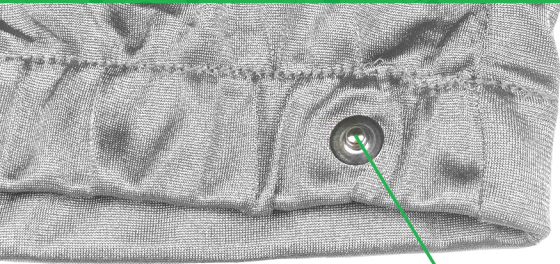

USE PROMO CODE

No Choice
© NO CHOICE™ | ALL RIGHTS RESERVED

SYMPTOMS OF EMF EXPOSURE

- SLEEP DISTURBANCES (INCLUDING INSOMNIA)
- DEPRESSION AND DEPRESSIVE SYMPTOMS
- TIREDNESS & FATIGUE, HEADACHES & NAUSEA
- DYSESTHESIA (A PAINFUL, OFTEN ITCHY SENSATION)
- LACK OF CONCENTRATION, CHANGES IN MEMORY
- DIZZINESS & IRRITABILITY, LOSS OF APPETITE & WEIGHT LOSS
- RESTLESSNESS & ANXIETY, SKIN BURNING & TINGLING
- CHANGES IN AN ELECTROENCEPHALOGRAM (WHICH MEASURES ELECTRICAL ACTIVITY IN THE BRAIN)

No Choice
© NO CHOICE™ | ALL RIGHTS RESERVED

WE HAVE THE SOLUTION! NoChoice™ PURE SILVER MESH TECHNOLOGY

Finest Materials

No Choice™ 100% silver mesh technology. Full airflow, breathable, with privacy, and visibility. Plug in and ground yourself to the Earth with our protective garments.

No. 5019 (ground)

Protective Earth

Antibacterial Fabric

No Choice™ silver fabrics are naturally and permanently antimicrobial, anti-bacterial.

Radiation Protection

No Choice™ silver mesh blocks all EMFs from passing through, leaving you protected from the dangers of these harmful waves.